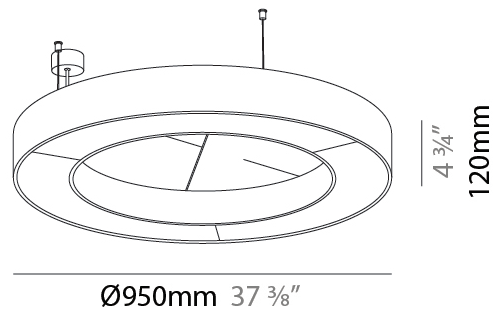

GENERAL

Series: Glorious Acoustic
Brand: Prolicht
Division: Architectural
Mounting Type: Suspension
Mounting Location: Ceiling
Subcategory: Acoustic

PHYSICAL

Shape: Round
Diameter (mm): 950
Diameter (in): 37 ³/₈
Width (mm): 120
Width (in): 4 ³/₄
Light Distribution: Direct
Diffuser: PMMA - Opal / Micro-Prism
Fixture Finish: SSR / BKV / CWI / CRY / HAB / UFT / ITA / RUA / FTG / MYG / LOD / PUS / FRO / FUP / KIA / POP / BLS / SPG / MEY / GOH / GUM / CHC / COM / ABZ / JAG / OBR / MOS / ROR
Accent Finish: ANC / ASH / BNA / BTC / BZE / CEL / EGG / EVG / FOG / FOS / FST / FUA / IRI / IRO / KHA / LIC / LIM / MER / MSN / MUS / ONX / PEA / PLU / POL / PPY / RAY / ROY / RST / STE / SWD / TAN / TAU
Fixture Material: Aluminum
Cable Details: 2 000mm / 78 3/4" or 6 000mm / 236 1/4" Transparent Cable

ELECTRICAL

Lamp Type: LED (Zhaga Standard)
Input Wattage (W): 64
Total Output Wattage (W): 58.2
Dimming: Tri-Mode (Non-Dimming and Phase Dimming (120Vac only) and 0-10V Dimming)
Driver Included: Yes
Driver Location: Integrated
Driver Type: Constant Current - Universal
Driver Class: Class 2
Input Voltage (V): 120 - 277

LED

Color Temperature (°K): 2700 / 3000 / 3500 / 4000
Max. Delivered Lumen (lm): Max 7331
Nominal Lumen (lm): Max 9535
CRI: >90 CRI
Lamp Life (hrs): 50000

OPTICAL

RATINGS AND CERTIFICATIONS

Certified By: CSA Certified to UL and CSA Standards
IP rating: IP20