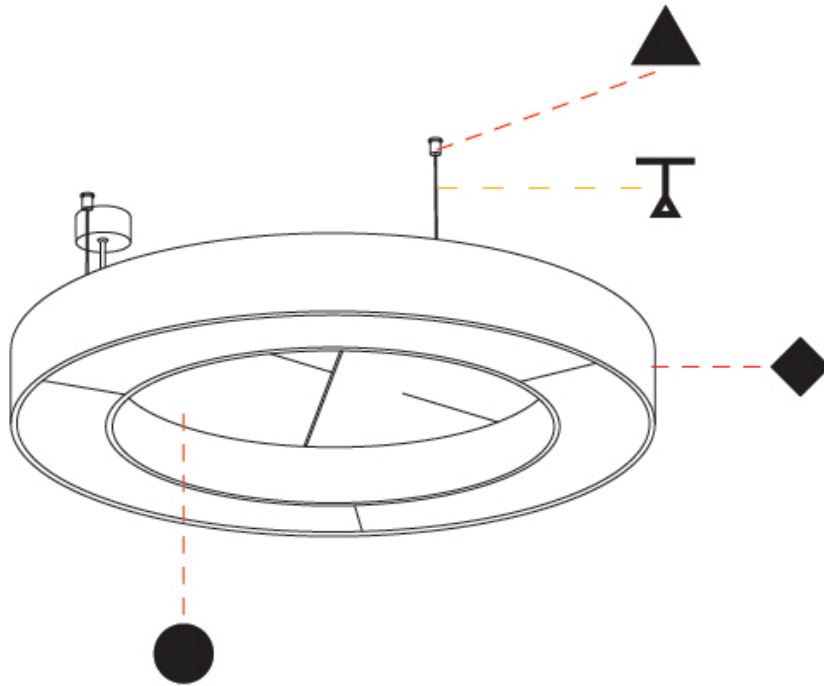

GLORIOUS ACOUSTIC SUSPENSION

A300719-

PROJECT
TYPE
SPECIFIER
QUANTITY
DATE

A